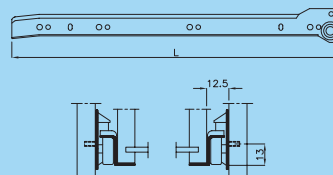

Slides EXR

Drawer slide, selfclosing
Steel/Stahl
White epoxy/Weiß Epoxy

Load capacity max
200 N/pair

L
250
300
350
400
450
500
550

Order ex./Best. ex.: EXR 250
Article ex./Artikel ex.: EXR250

Slides EXR-K

Drawer slide with automatic fastening, selfclosing
Steel/Stahl
White epoxy/Weiß Epoxy

Load capacity max
200 N/pair